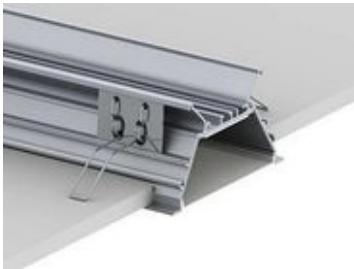

Recessed 3-inch LED Light Strip Channel ~ Model RPLW80-FL
QTY:1153
SKU: LED-AL-RPLW80 FL-2

~~$ 160.44~~
$ 160.44

BUY NOW