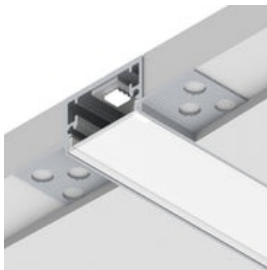

1.18" Drywall LED Strip Channel ~
Model RPL30 US
QTY:8
SKU: LED-AL-RPL30US-2

~~$ 105.43~~
$ 100.16

BUY NOW

Contemporary Modern Pendant
Strip Light Channel ~ Model
Nami23
QTY:3
SKU: LED-K1000200-2

~~$ 86.81~~
$ 82.47

BUY NOW