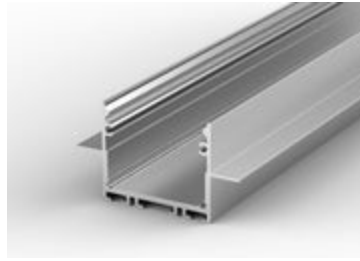

Promotions 2025

LED Channels

Linear Suspension Lighting LED
Direct/Indirect Profile ~ Model
DPL55-FL
QTY:61
SKU: LED-AL-DPL55-FL-2
~~\$ 229.20~~
\$ 229.20

BUY NOW

1" Ceiling/Wall Recessed Linear
LED Lighting Profile ~ Model
Belfast
QTY:132
SKU: LED-BELFAST08.006-2
~~\$ 131.45~~
\$ 124.88